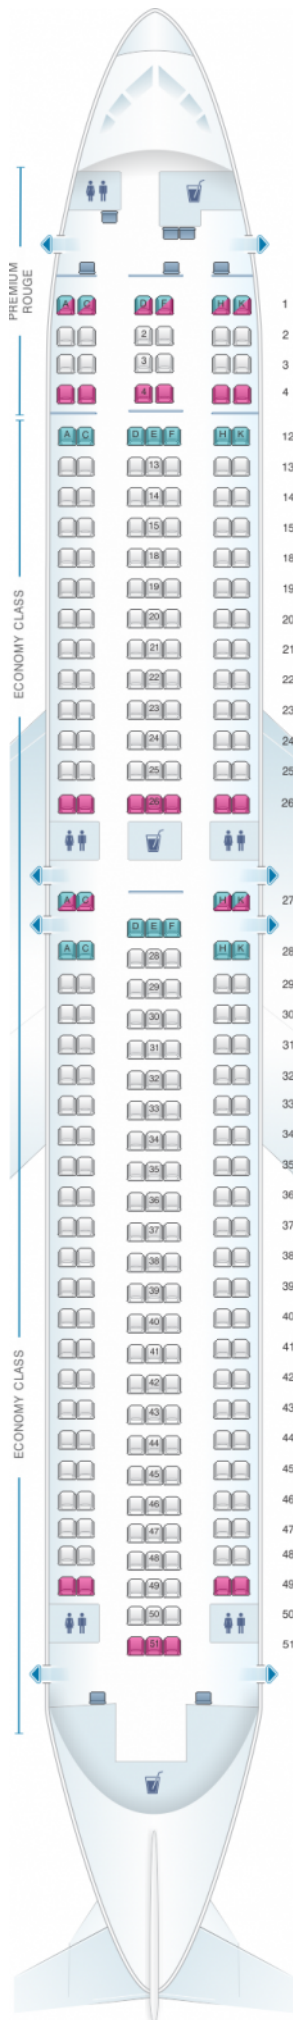

## Air Canada Boeing B767 300ER (763) Rouge

Class	Pitch	Width	Seats
Array	Array	Array	Array

good seat

good but beware

beware

staff seat

exit

wheelchair  
accessibility

toilet

closet

galley

power port