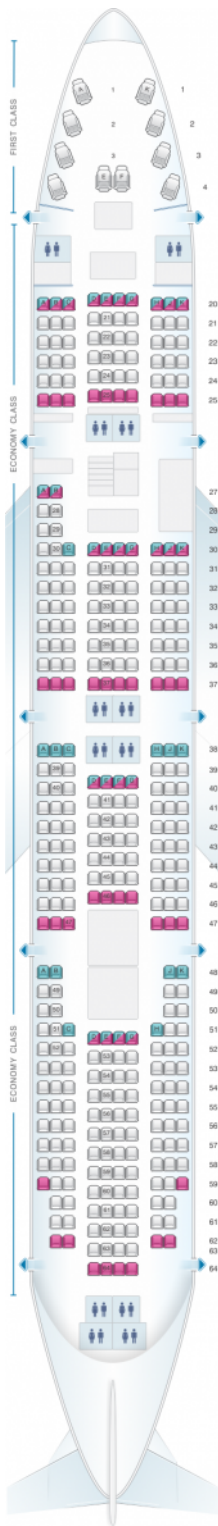

ASIANA AIRLINES

Asiana Airlines Boeing B747 400 398PAX

Class	Tono	Ancho	asientos
Array	Array	Array	Array

good seat

good but beware

beware

staff seat

exit

wheelchair accessibility

toilet

closet

galley

power port

UPPER DECK