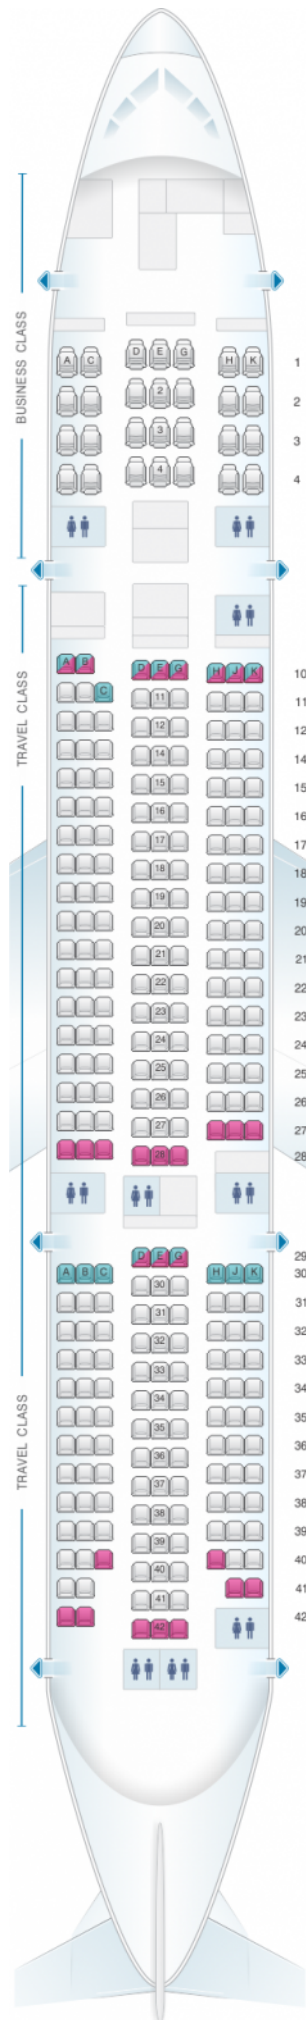

ASIANA AIRLINES

Asiana Airlines Boeing B777 200ER 300PAX V1

Class	Tono	Ancho	asientos
Array	Array	Array	Array

good seat	good but beware	beware	staff seat	exit
wheelchair accessibility	toilet	closet	galley	power port