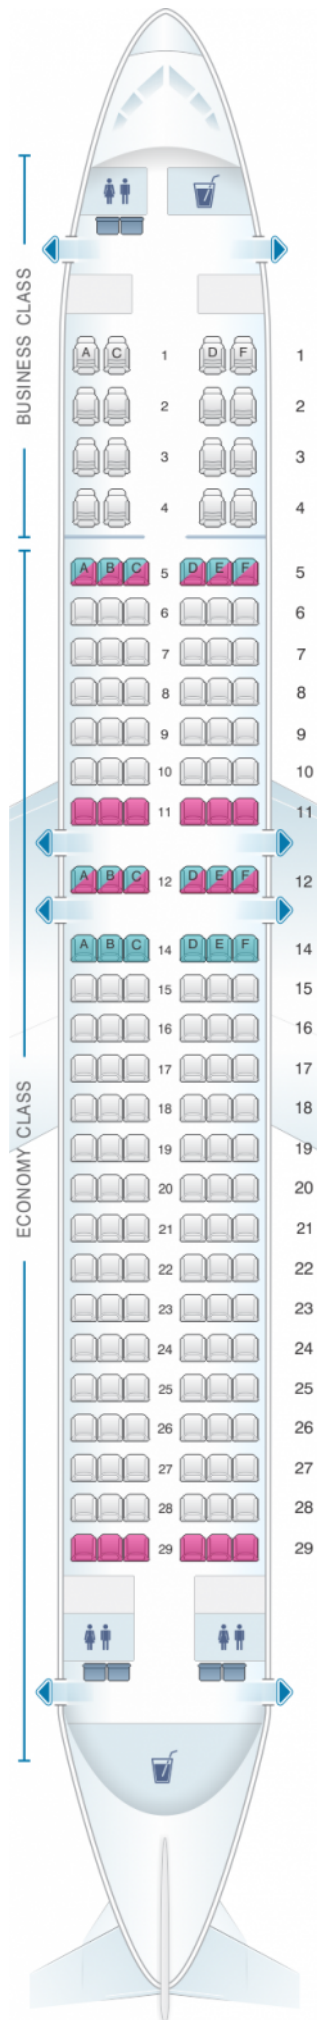

Malaysia Airlines Boeing B737 800 160PAX

Class	Pitch	Seats
Business Class	42	16
Economy Class	30	144

good seat

good but beware

beware

staff seat

exit

wheelchair accessibility

toilet

closet

galley

power port