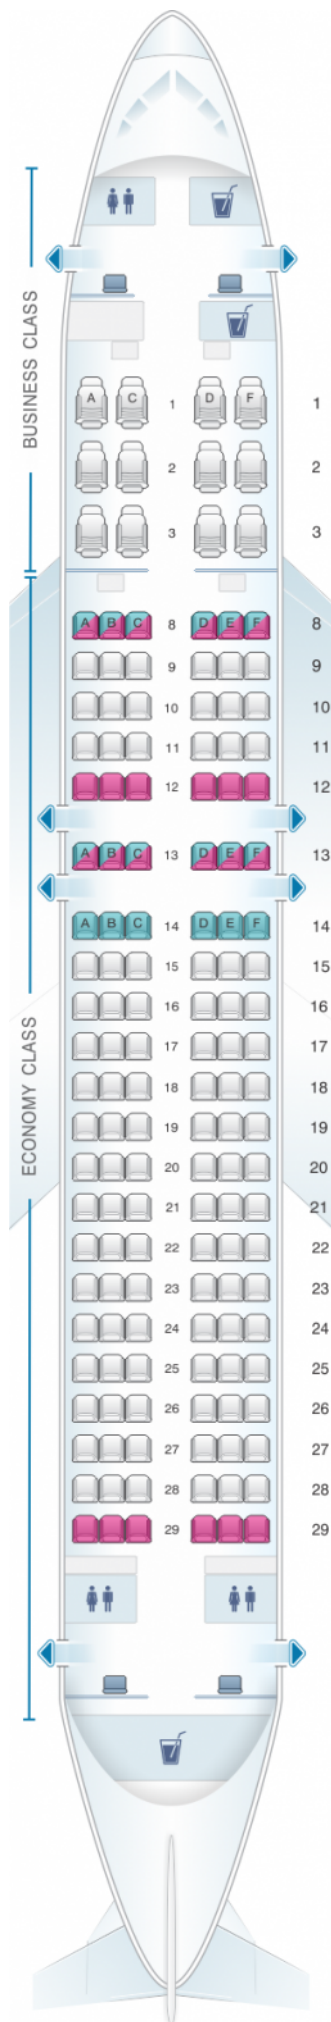

# Qatar Airways Airbus A320 200 144pax

Class	Pitch	Width	Seats
Array	Array	Array	Array

good seat

good but beware

beware

staff seat

exit

wheelchair  
accessibility

toilet

closet

galley

power port