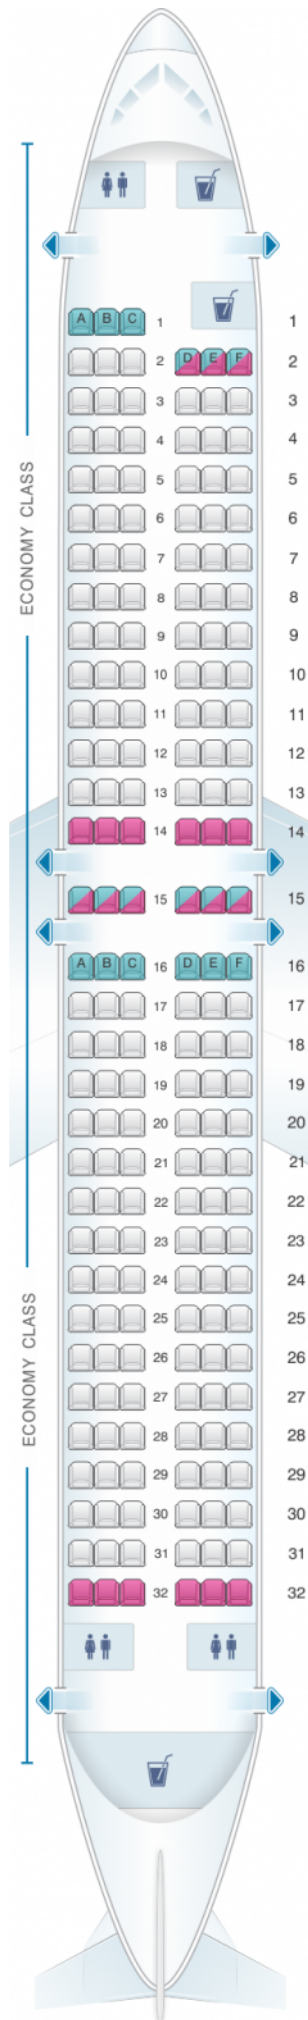

SpiceJet Boeing B737 800

Class	Tanguage	?Largeur	Sièges
Economy Class	32	17	189

good seat

good but beware

beware

staff seat

exit

wheelchair
accessibility

toilet

closet

gallery

power port